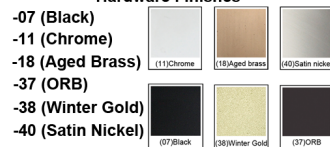

MX 3970-0418

W:16" H:8" OAH:10"
Finish: Aged Brass
Shade: Gray Linen
Lamps: 3x60W (M) A19

- White Acrylic Lens
- 90 Degree Slope Ceiling Swivel

Shade Fabric

90 degree Swivel

Hardware Finishes

REFERENCE	QTY.	REMARKS	Project
			Location/Type
			Architect
			Engineer
			Contractor
			Submitted By: _____ Date: _____